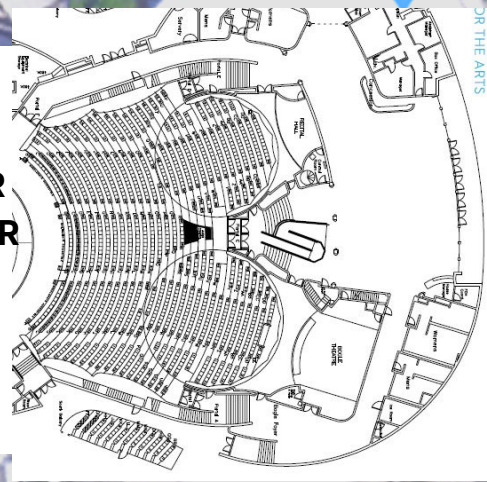

CHANDLER HIGH SCHOOL ↑

N Calirfo

CHANDLER CENTER FOR THE ARTS

N. CALIFORNIA ST.

ARIZONA AVE / HWY 87

EVENT PARKING

Chandler High School will be in session during this event. Parking is not allowed in the  Northeast corner or in the west lots behind Chandler Center for the Arts. Please park in areas mark with a  icon only.

N California St

CHANDLER BLVD

 parking garage behind LOOK Cinemas/ across Chandler Blvd